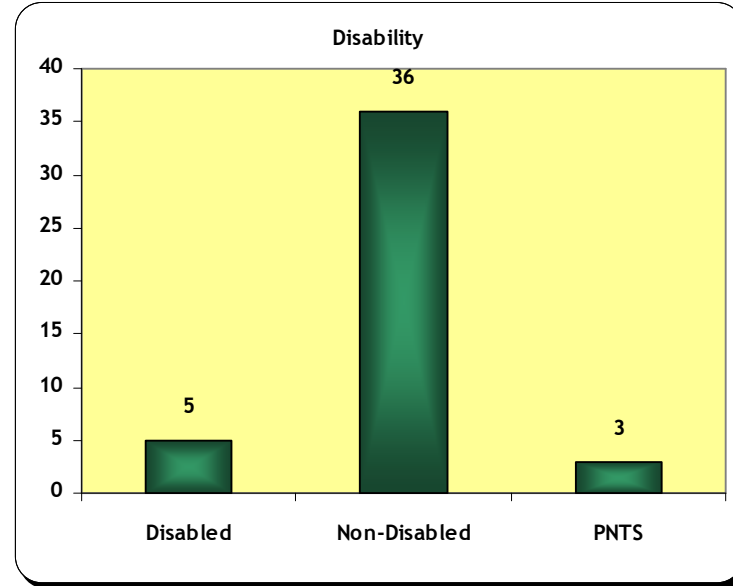

**INDEPENDENT CUSTODY VISITING SCHEME
BREAKDOWN OF CURRENT CUSTODY VISITORS**

KEY

PNTS = Prefer Not to Say