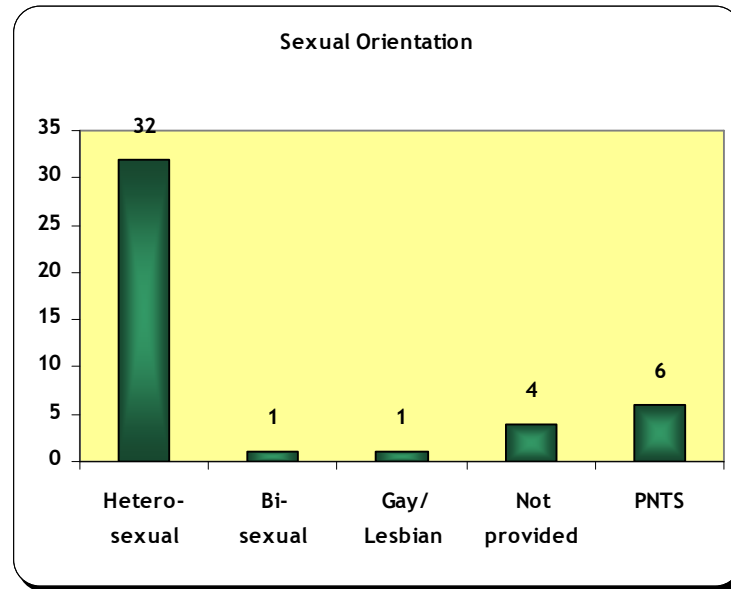

**INDEPENDENT CUSTODY VISITING SCHEME
BREAKDOWN OF CURRENT CUSTODY VISITORS**

KEY

PNTS = Prefer Not to Say