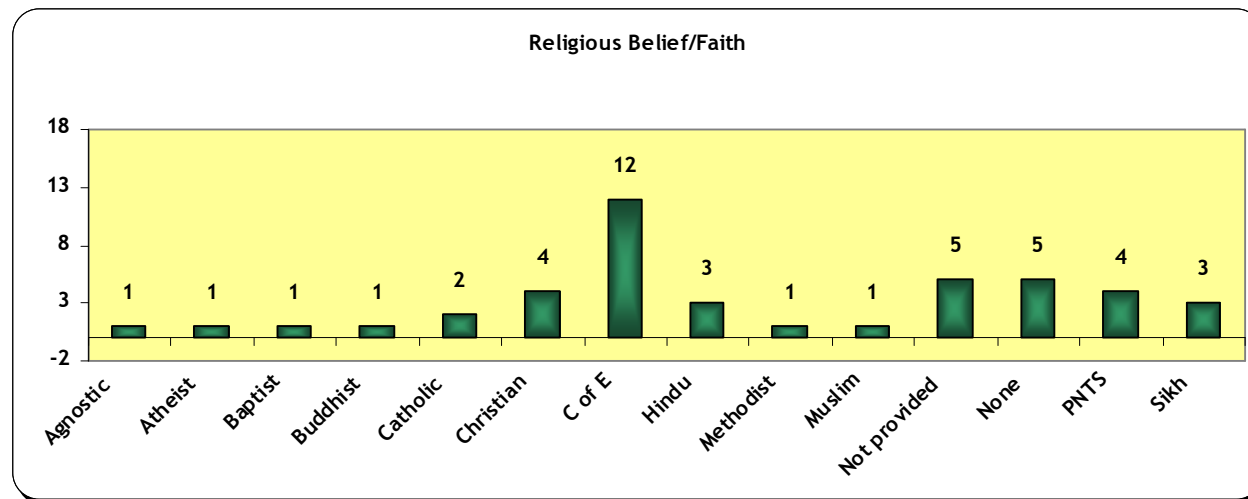

**INDEPENDENT CUSTODY VISITING SCHEME
BREAKDOWN OF CURRENT CUSTODY VISITORS**

KEY

PNTS = Prefer Not to Say