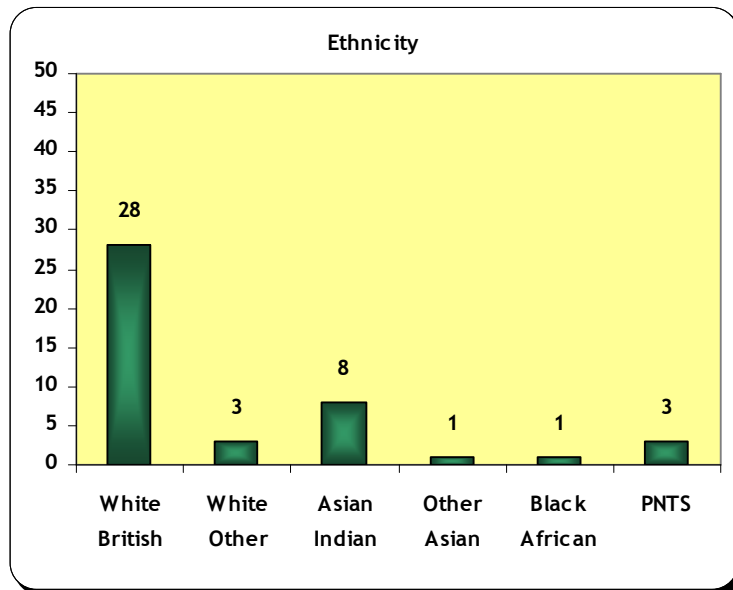

**INDEPENDENT CUSTODY VISITING SCHEME
BREAKDOWN OF CURRENT CUSTODY VISITORS**

KEY

PNTS = Prefer Not to Say