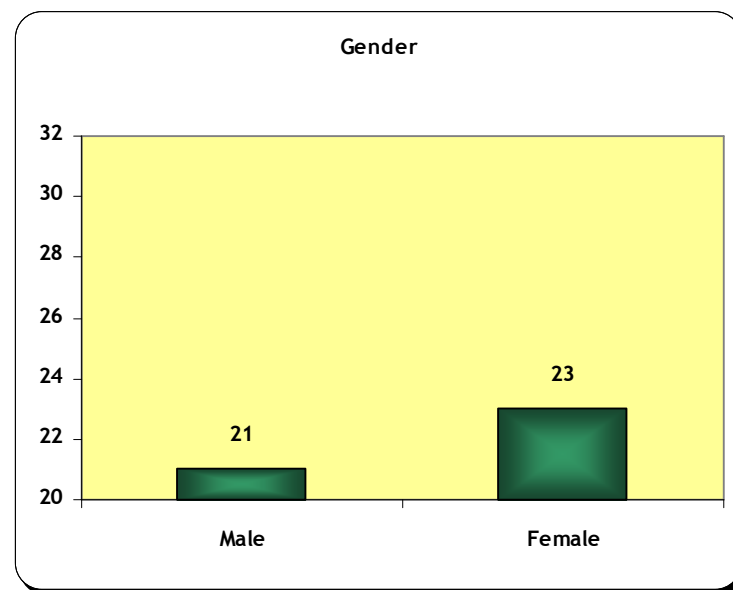

**INDEPENDENT CUSTODY VISITING SCHEME
BREAKDOWN OF CURRENT CUSTODY VISITORS**

KEY

PNTS = Prefer Not to Say